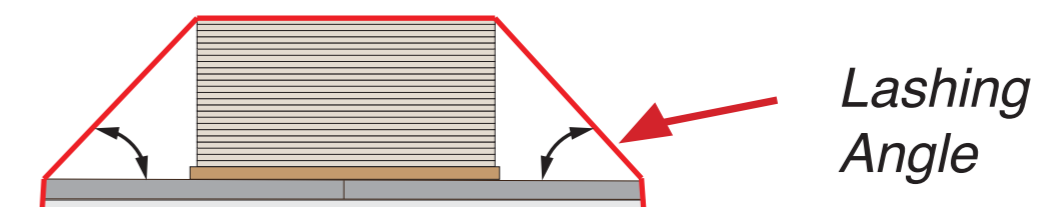

Table 3: Unblocked Configuration (*=impractical)

Stack Mass restrained 	Lashings per stack two Abreast loads 		Lashings per stack single file loads 					
	(81 - 90°)		(61-80°)		(46-60°)		(30-45°)	
	Push up ratchet / Drum winch	Pull Down Ratchet	Push up ratchet / Drum winch	Pull Down Ratchet	Push up ratchet / Drum winch	Pull Down Ratchet	Push up ratchet / Drum winch	Pull Down Ratchet
0 - 2,000 kg	4	2	4	3	5	3	7	4
2,001 - 4,000 kg	8	4	8	5	10	6	14*	8
4,001 - 6,000 kg	11	6	12*	7	15*	8	20*	11
6001 - 8000 kg	15*	8	16*	9	19*	11	27*	15*
8,001 - 10,000 kg	18*	10	20*	11	24*	13*	34*	19*
10,001 - 12,000 kg	22*	12*	22*	13*	Load Configuration not possible		Load Configuration not possible	
12,001 - 14,000 kg	25*	14*	24*	15*				
14,001-15,000kg	27*	15*	27*	16*				

Table 4: Blocked Configuration (2 Crossover Straps): (*=impractical)

Stack Mass restrained 	Lashings per stack two Abreast loads 		Lashings per stack single file loads 					
	(81 - 90°)		(61-80°)		(46-60°)		(30-45°)	
	Push up ratchet / Drum winch	Pull Down Ratchet	Push up ratchet / Drum winch	Pull Down Ratchet	Push up ratchet / Drum winch	Pull Down Ratchet	Push up ratchet / Drum winch	Pull Down Ratchet
0 - 2,000 kg	2	2	2	2	2	2	2	2
2,001 - 4,000 kg	3	2	3	2	4	2	2	2
4,001 - 6,000 kg	4	3	4	3	6	4	7	4
6001 - 8000 kg	6	4	6	4	9	5	14*	8
8,001 - 10,000 kg	9	5	9	6	13*	7	20*	11
10,001 - 12,000 kg	13*	7	13*	8	Load Configuration not possible		Load Configuration not possible	
12,001 - 14,000 kg	16*	9	16*	10				
14,001-15,000kg	18*	10	20*	11				