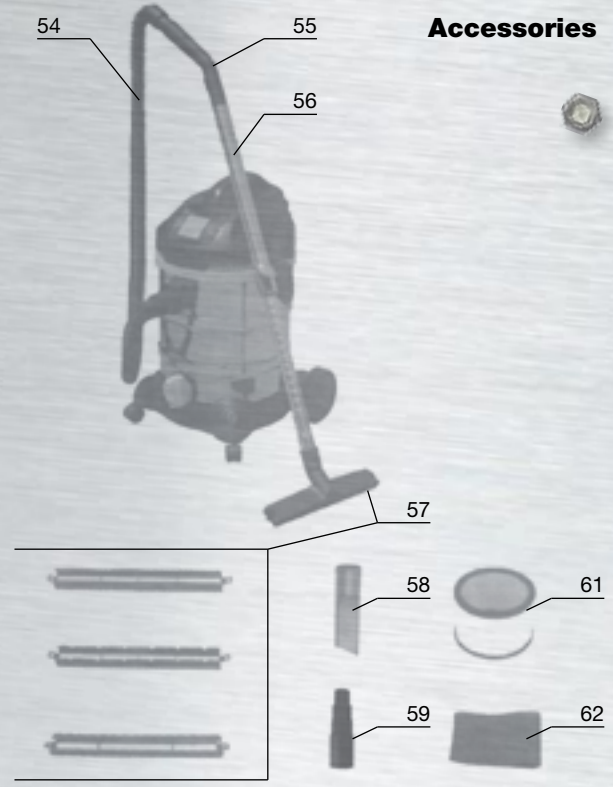

Accessories