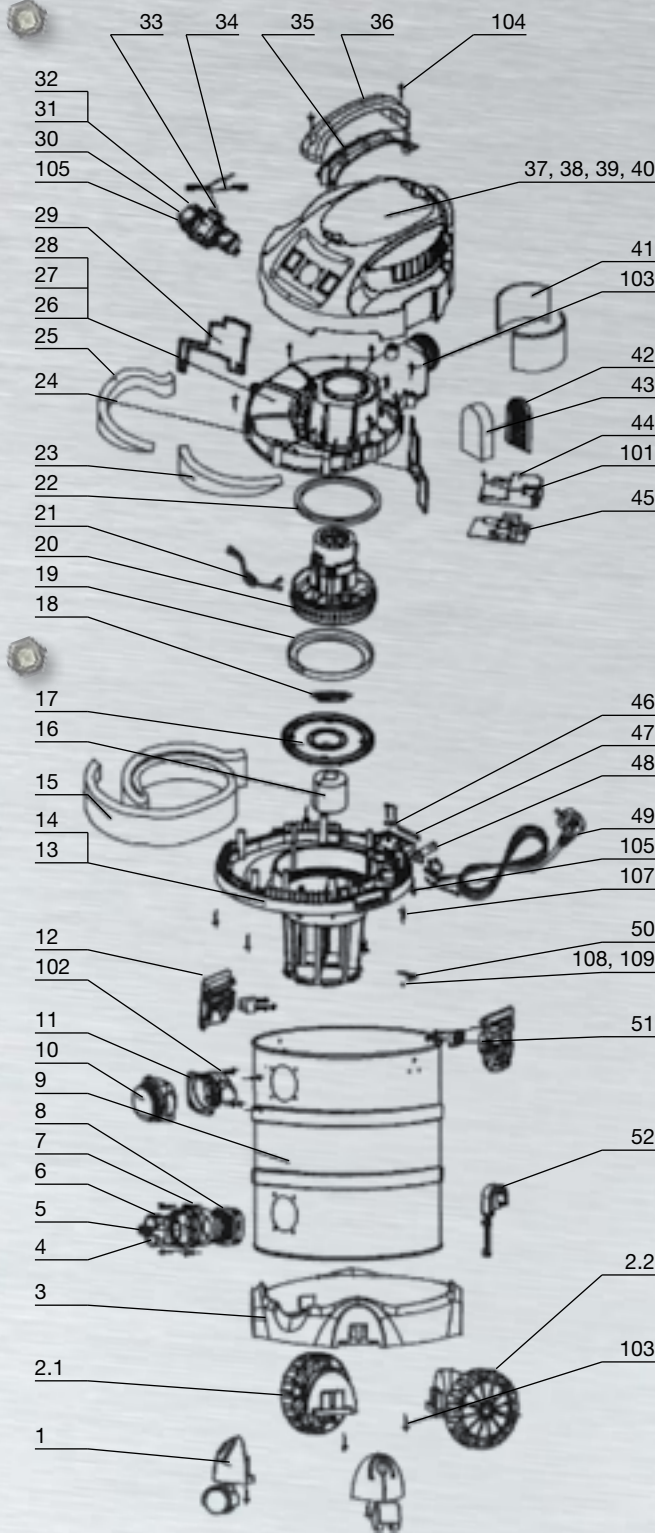

Trade Quality Vacuum

DE-30L Wallpro Power Vacuum

9315778997720

Versatile wet & dry vacuum

Large 30 litre capacity

Powerful 1400 watt motor

Convenient auto switch on/off with Power Tool

12 month warranty

Spare Parts Diagram

Accessories

Carbon Brush DE-30L-53

Cloth Dust Bag DE-30L-60

Use only genuine Wallpro parts on Wallpro brand power tools. Using other brand parts on Wallpro tools may effect the operation of the product and void warranty. Repairs undertaken by parties other than a registered repair centre may void the product warranty. Please contact Wallboard Tools Customer Service to locate your nearest repairs centre. 12 month warranty applies to all non-wear parts.