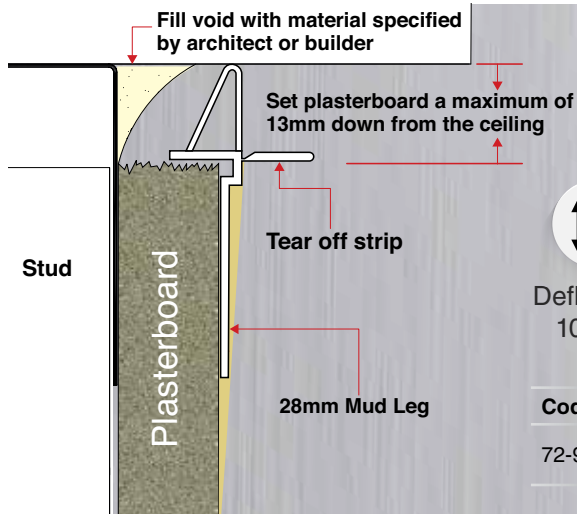

1300 653 177

Gold Coast • Sydney • Melbourne • Perth

PROTECT AGAINST STRUCTURAL MOVEMENT

Wall Mounted Deflection Bead is a solution based plastering trim from Trim-Tex. The bead is designed to be installed against a ceiling or concrete deck where structural movement is a possibility and inside corner cracking can occur as a result.

The flexible gasket expands and compresses providing up to a total 10mm deflection. The trim features a 28mm mud leg used to set the bead and a 6mm Tear Away strip which when removed, results in a clean, finished edge minimising both labour and clean up.

Wall Mounted Deflection Bead

Deflection
10mm

Tear Away
6mm

Mud Leg
28mm

Made in
USA

Code	Barcode	Description	Ctn Qty
72-9220	726372192203	Wall Mounted Deflection Bead	21 pcs

For more information contact Wallboard Tools: