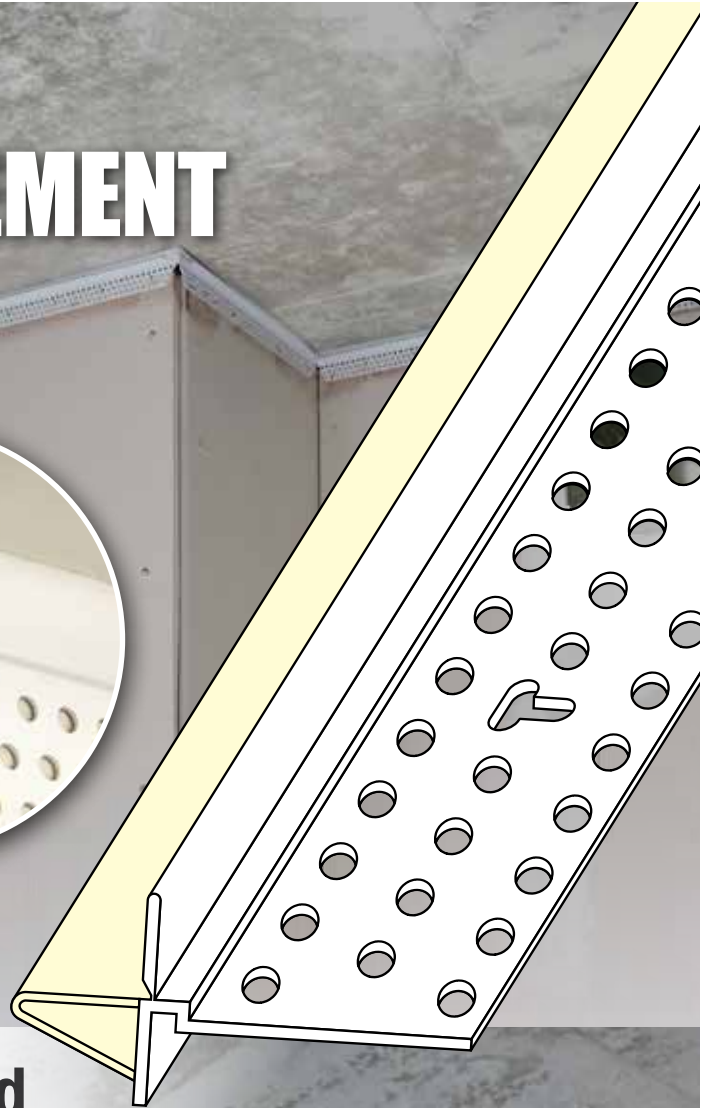

1300 653 177

Gold Coast • Sydney • Melbourne • Perth

PROTECT AGAINST STRUCTURAL MOVEMENT

Wall Mounted Deflection Bead is a solution based plastering trim from Trim-Tex. The bead is designed to be installed against a ceiling or concrete deck where structural movement is a possibility and inside corner cracking can occur as a result.

The flexible gasket expands and compresses providing up to a total 10mm deflection. The trim features a 28mm mud leg used to set the bead and a 6mm Tear Away strip which when removed, results in a clean, finished edge minimising both labour and clean up.

Wall Mounted Deflection Bead

Deflection
10mm

Tear Away
6mm

Mud Leg
28mm

Made in
USA

Code	Barcode	Description	Ctn Qty
72-9220	726372192203	Wall Mounted Deflection Bead	21 pcs

For more information contact Wallboard Tools: