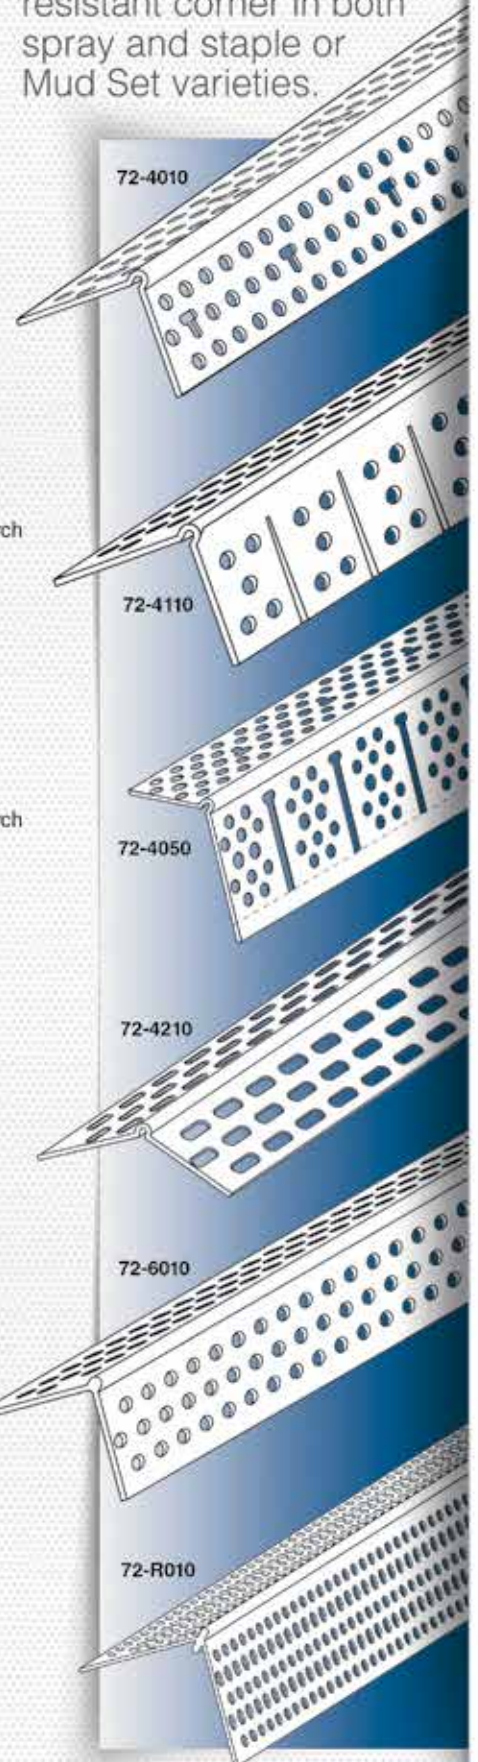

## ARCH PLUS 90° COMBO BEAD

ABC 123 Code	Barcode	Size	Ctn	ea Exc	Mud Leg 34mm	Arch
72-4050	726372140501	3m	40	\$200.00		

## CORNER BEAD SPLAYED 135°

ABC 123 Code	Barcode	Size	Ctn	ea Exc	Mud Leg 32mm	Nib Size 2mm
72-4208	726372142086	2.4m	70	\$197.00		
72-4210	726372142109	3m	70	\$233.00		

## SLIMLINE CORNER BEAD 90°

ABC 123 Code	Barcode	Size	Ctn	ea Exc	Mud Leg 32mm	Nib Size 1.5mm
72-6008	9315778998475	2.4m	50	\$152.00		
72-6010	9315778998482	3m	50	\$184.00		

## RIGID CORNER BEAD 90°

ABC 123 Code	Barcode	Size	Ctn	ea Exc	Mud Leg 34mm	Nib Size 2.5mm
72-R010	726372500107	3m	40	\$163.00		