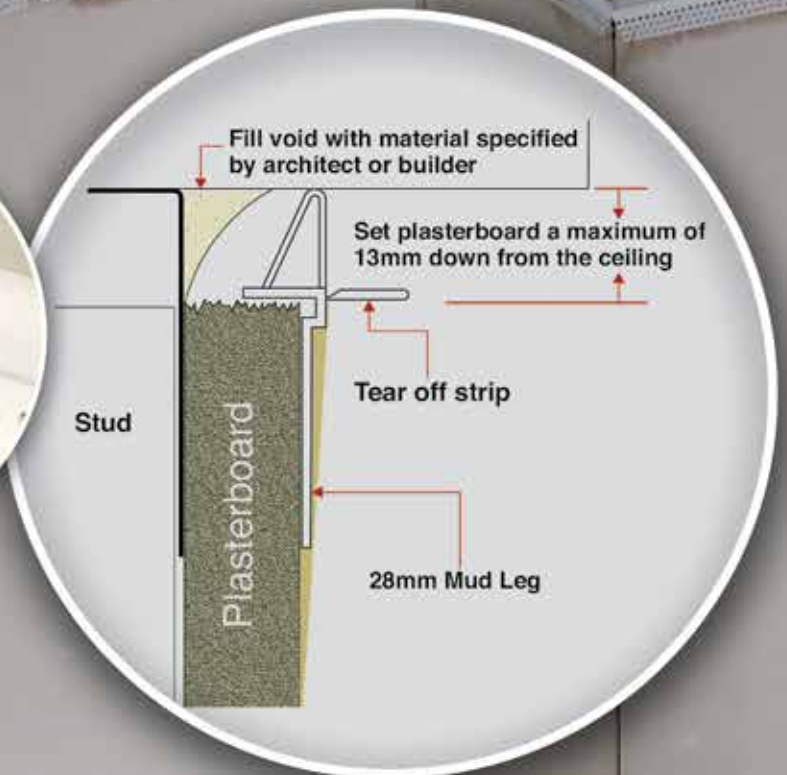

WALL MOUNTED DEFLECTION BEAD

ABC-123 Code	Barcode	Size	Ctn	ea Exc
72-9220	726372192203	3m	21	$222.00

Mud Leg
30mm

Tear
Away

Deflection
10mm

BULLNOSE 19MM J ROUND 2 WAY INSIDE CNR PCE

ABC-123 Code	Barcode	ea Exc
72-0906	726372019067	$3.35

“ Trim-Tex Wall Mounted Deflection Bead is designed to be installed against a ceiling or concrete deck where structural movement is a concern ”

NEW