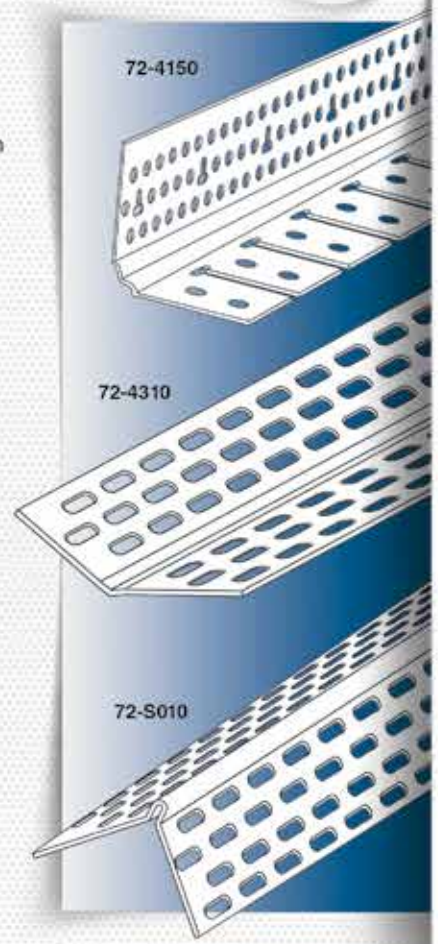

## SKIM COAT CORNER BEAD UV STABILIZED

Code	Barcode	Size	Ctn	ea Exc
72-S010	726372177774	3m	40	\$243.00

Mud Leg  
42mm

Nib Size  
2.5mm

# 「 CAN YOUR CORNER BEAD DO THIS? 」

*Trim-Tex Beads are made from PVC allowing them to bend and flex. Trim-Tex Arch Beads are a great solution for curved walls and archways or you can use them to create free flowing Plaster Art*