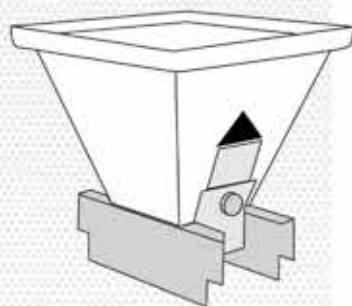

PRO SERIES 4 IN 1 HOPPER

ABC-123 Code	Barcode	Ctn	ea Exc
72-390	723672103902	1	$314.00