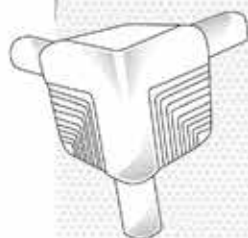

10MM BULLNOSE 3 WAY OUTSIDE CNR PCE

ABC-133 Code	Barcode	ea Exc
72-0923	726372019234	$3.35