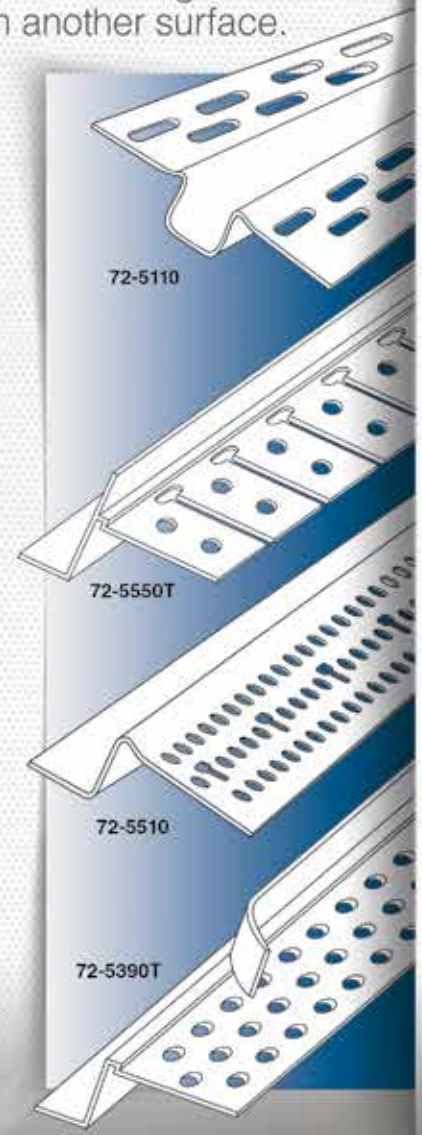

SHADOW AND REVEAL BEADS

The Trim-Tex Shadow & Reveal Beads add great aesthetic shadow and linear features on plasterboard interiors or where sheeting intersects with another surface.

REVEAL BEAD

Code	Barcode	Size	Shadow	Ctn	ea Exc
72-5150	726372151507	3m	6x6mm	30	$227.00
72-5110	726372051104	3m	13x13mm	20	$140.00
72-5310	726372153105	3m	13x25mm	15	$130.00

FLEXIBLE SHADOW BEAD

Code	Barcode	Size	Shadow	Ctn	ea Exc
72-5550T	726372355509	3m	10x10mm	25	$271.00

SHADOW BEAD

Code	Barcode	Size	Shadow	Ctn	ea Exc
72-5510	726372155109	3m	13x13mm	50	$271.00

TEAR AWAY SHADOW BEAD

Code	Barcode	Size	Shadow	Ctn	ea Exc
72-5390T	9315778996020	3m	6x10mm	25	$114.00
72-5520T	726372355202	3m	10x10mm	25	$114.00

“ The 8mm Tear Away strip present on Trim-Tex Tear Away Shadow Bead assists in protecting adjoining surfaces when installing and makes for a fast, easy clean up. The reveal makes an otherwise ordinary ceiling, window frame or door frame into an eye catching feature with modern clean lines ”