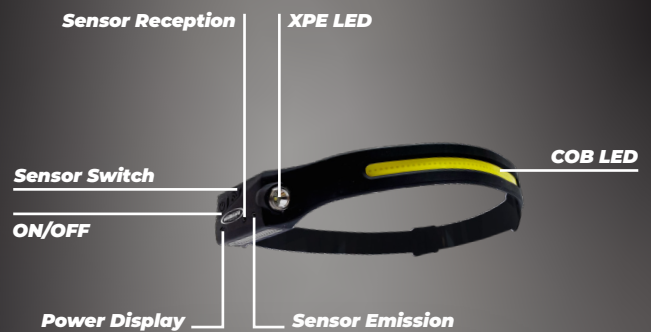

GOLD COAST | SYDNEY | MELBOURNE | PERTH

WIDE VIEW HEAD LAMP

Wallboard's Wide View Head Lamp gives you a full 230° of bright illumination. With 350 lumens, nothing will be left in the dark! It has an easy control button on the left side to switch through the 5 available modes, and a sensor option that allows you to turn the light on and off with the simple wave of your hand! Get up to 3 hours when using 100% Wide View COB LED and up to 8 hours when using the side beam XPE LED light.

Code	Barcode	Description
905250	9315778002707	Wide View Head Lamp

5 Power Modes

Brightness Battery Use

100% Wide View COB LED	350LM	2.5Hrs
40% Wide View COB LED	150LM	5.0Hrs
COB Strobe	—	8.0Hrs
100% Side Beam XPE LED	150LM	4.0Hrs
40% Side Beam XPE LED	60LM	8.0Hrs

Charging Time 2.5Hrs

LIGHT MODES

100% WIDE VIEW COB LED

40% WIDE VIEW COB LED

COB STROBE

100% SIDE BEAM XPE LED

40% SIDE BEAM XPE LED

For more information contact Wallboard Tools: