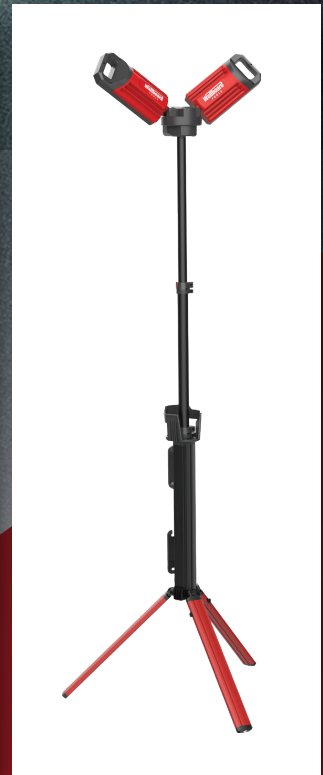

GOLD COAST | SYDNEY | MELBOURNE | PERTH

EXTENDABLE DUAL-HEADED LED WORK LIGHT

7 hours run time on low
Runs on 2300lm when plugged in
5000lm High, 1500lm Medium, 500lm low
Extends up to 196cm

Code	Barcode	Description
905500	9315778003261	Extendable Dual-Headed LED Work Light