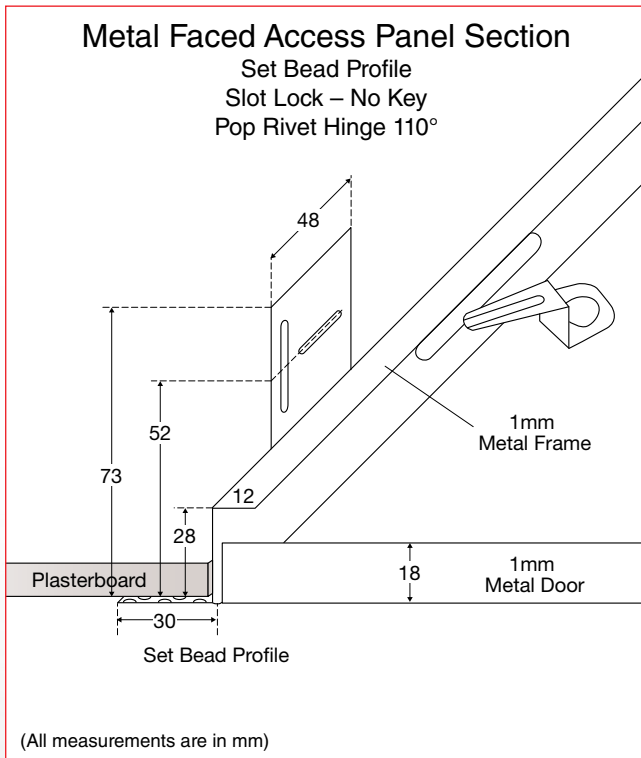

Access Panel Range

Metal Standard

APPLICATION: Wallboard Tools metal standard access panels allow access behind walls or ceilings where fire and sound rating is not required.

FEATURES:

- Exposed flanged finish⁽¹⁾ or ready to set surround⁽²⁾
- Slotted budget lock⁽³⁾ or double tip latch with safety chain*
- Concealed hinges⁽⁴⁾
- 1mm metal frame with 1mm metal door⁽⁵⁾
- Horizontal and vertical fixing lugs⁽⁶⁾
- Clean welds⁽⁷⁾
- Powder Coated frame and door
- Individually packaged

*Safety chain not included on 300mm x 300mm panel

SPECIFICATIONS

PRODUCT INFORMATION

Code	Description	Ctn Qty	Barcode
MAP-3030-S	Access Panel 300x300mm Metal Set Bead Budget Lock	5	9315778996365
MAP-4545-S	Access Panel 450x450mm Metal Set Bead Budget Lock	5	9315778996372
MAP-5656-S	Access Panel 560x560mm Metal Set Bead Budget Lock	5	9315778999069
MAP-6060-S	Access Panel 600x600mm Metal Set Bead Budget Lock	5	9315778996402
MAP-3030-F	Access Panel 300x300mm Metal Flanged Budget Lock	5	9315778996303
MAP-4545-F	Access Panel 450x450mm Metal Flanged Budget Lock	5	9315778996310
MAP-5656-F	Access Panel 560x560mm Metal Flanged Budget Lock	5	9315778999076
MAP-6060-F	Access Panel 600x600mm Metal Flanged Budget Lock	5	9315778996341
MAP-3030-ST	Access Panel 300x300mm Metal Set Bead Tip Latch	5	9315778999083
MAP-4545-ST	Access Panel 450x450mm Metal Set Bead Tip Latch	5	9315778999090
MAP-5656-ST	Access Panel 560x560mm Metal Set Bead Tip Latch	5	9315778999106
MAP-6060-ST	Access Panel 600x600mm Metal Set Bead Tip Latch	5	9315778999113
MAP-3030-FT	Access Panel 300x300mm Metal Flanged Tip Latch	5	9315778999120
MAP-4545-FT	Access Panel 450x450mm Metal Flanged Tip Latch	5	9315778999137
MAP-5656-FT	Access Panel 560x560mm Metal Flanged Tip Latch	5	9315778999144
MAP-6060-FT	Access Panel 600x600mm Metal Flanged Tip Latch	5	9315778999151