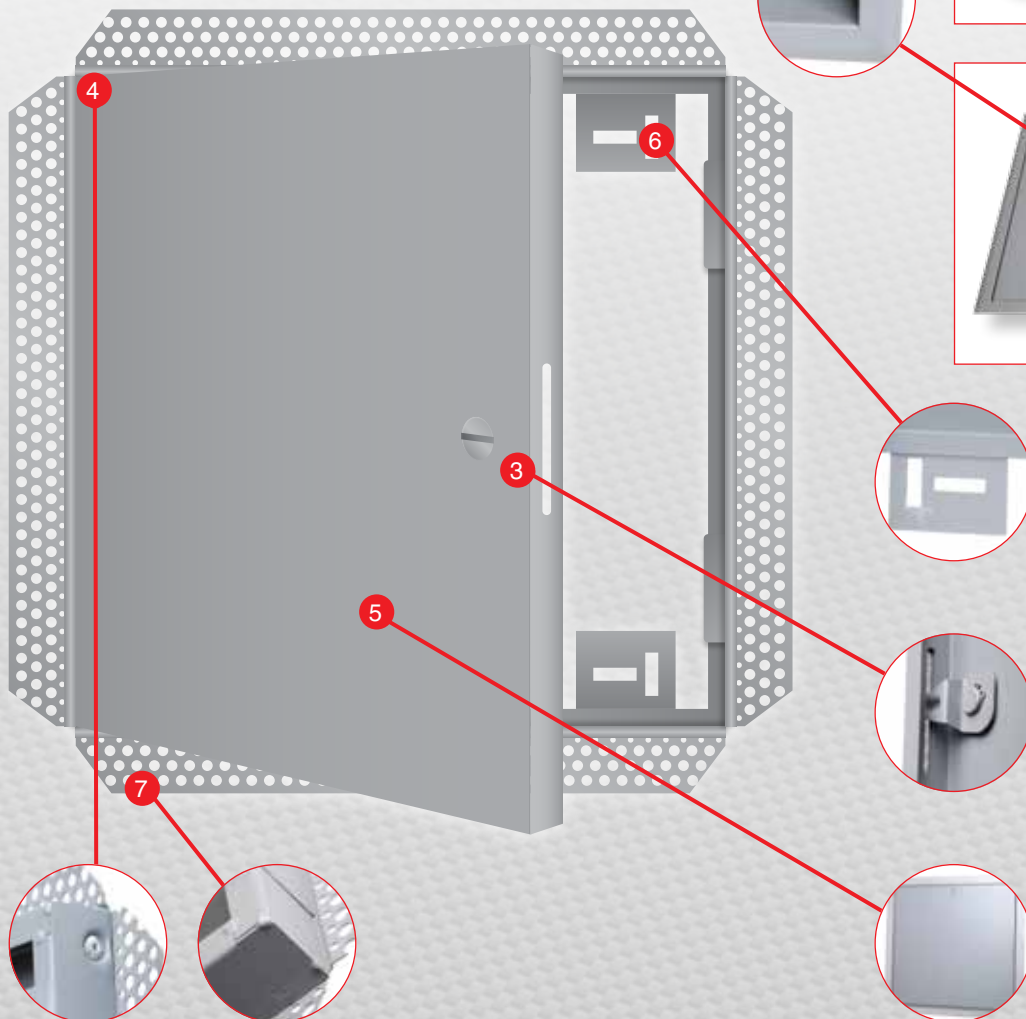

Access Panel Range

Metal Standard

APPLICATION: Wallboard Tools metal standard access panels allow access behind walls or ceilings where fire and sound rating is not required.

FEATURES:

- Exposed flanged finish⁽¹⁾ or ready to set surround⁽²⁾
- Slotted budget lock⁽³⁾ or double tip latch with safety chain*
- Concealed hinges⁽⁴⁾
- 1mm metal frame with 1mm metal door⁽⁵⁾
- Horizontal and vertical fixing lugs⁽⁶⁾
- Clean welds⁽⁷⁾
- Powder Coated frame and door
- Individually packaged

*Safety chain not included on 300mm x 300mm panel

SPECIFICATIONS

PRODUCT INFORMATION

Code	Description	Ctn Qty	Barcode
MAP-3030-S	Access Panel 300x300mm Metal Set Bead Budget Lock	5	9315778996365
MAP-4545-S	Access Panel 450x450mm Metal Set Bead Budget Lock	5	9315778996372
MAP-5656-S	Access Panel 560x560mm Metal Set Bead Budget Lock	5	9315778999069
MAP-6060-S	Access Panel 600x600mm Metal Set Bead Budget Lock	5	9315778996402
MAP-3030-F	Access Panel 300x300mm Metal Flanged Budget Lock	5	9315778996303
MAP-4545-F	Access Panel 450x450mm Metal Flanged Budget Lock	5	9315778996310
MAP-5656-F	Access Panel 560x560mm Metal Flanged Budget Lock	5	9315778999076
MAP-6060-F	Access Panel 600x600mm Metal Flanged Budget Lock	5	9315778996341
MAP-3030-ST	Access Panel 300x300mm Metal Set Bead Tip Latch	5	9315778999083
MAP-4545-ST	Access Panel 450x450mm Metal Set Bead Tip Latch	5	9315778999090
MAP-5656-ST	Access Panel 560x560mm Metal Set Bead Tip Latch	5	9315778999106
MAP-6060-ST	Access Panel 600x600mm Metal Set Bead Tip Latch	5	9315778999113
MAP-3030-FT	Access Panel 300x300mm Metal Flanged Tip Latch	5	9315778999120
MAP-4545-FT	Access Panel 450x450mm Metal Flanged Tip Latch	5	9315778999137
MAP-5656-FT	Access Panel 560x560mm Metal Flanged Tip Latch	5	9315778999144
MAP-6060-FT	Access Panel 600x600mm Metal Flanged Tip Latch	5	9315778999151