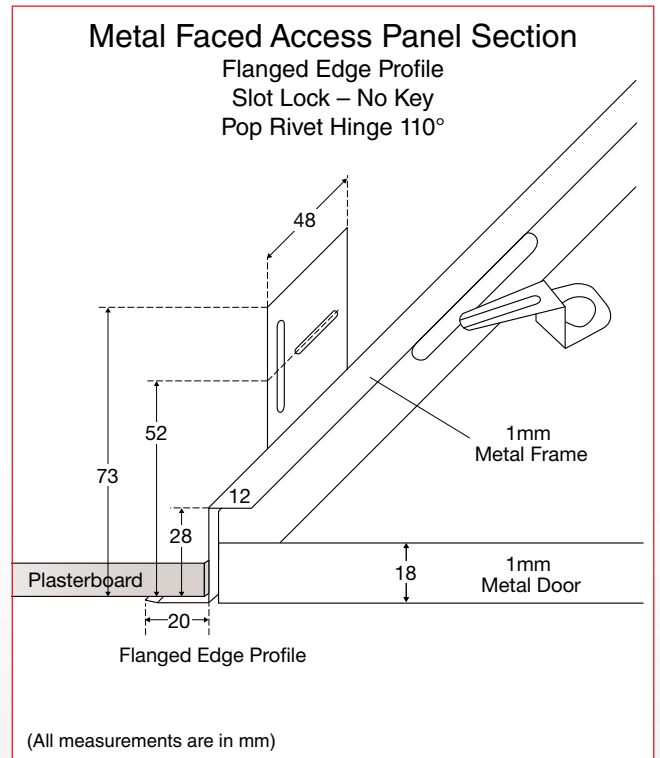

Access Panel Range

Metal Standard

APPLICATION: Wallboard Tools metal standard access panels allow access behind walls or ceilings where fire and sound rating is not required.

FEATURES:

- Exposed flanged finish⁽¹⁾ or ready to set surround⁽²⁾
- Slotted budget lock⁽³⁾ or double tip latch with safety chain*
- Concealed hinges⁽⁴⁾
- 1mm metal frame with 1mm metal door⁽⁵⁾
- Horizontal and vertical fixing lugs⁽⁶⁾
- Clean welds⁽⁷⁾
- Powder Coated frame and door
- Individually packaged

*Safety chain not included on 300mm x 300mm panel

SPECIFICATIONS

PRODUCT INFORMATION

Code	Description	Ctn Qty	Barcode
MAP-3030-S	Access Panel 300x300mm Metal Set Bead Budget Lock	5	9315778996365
MAP-4545-S	Access Panel 450x450mm Metal Set Bead Budget Lock	5	9315778996372
MAP-5656-S	Access Panel 560x560mm Metal Set Bead Budget Lock	5	9315778999069
MAP-6060-S	Access Panel 600x600mm Metal Set Bead Budget Lock	5	9315778996402
MAP-3030-F	Access Panel 300x300mm Metal Flanged Budget Lock	5	9315778996303
MAP-4545-F	Access Panel 450x450mm Metal Flanged Budget Lock	5	9315778996310
MAP-5656-F	Access Panel 560x560mm Metal Flanged Budget Lock	5	9315778999076
MAP-6060-F	Access Panel 600x600mm Metal Flanged Budget Lock	5	9315778996341
MAP-3030-ST	Access Panel 300x300mm Metal Set Bead Tip Latch	5	9315778999083
MAP-4545-ST	Access Panel 450x450mm Metal Set Bead Tip Latch	5	9315778999090
MAP-5656-ST	Access Panel 560x560mm Metal Set Bead Tip Latch	5	9315778999106
MAP-6060-ST	Access Panel 600x600mm Metal Set Bead Tip Latch	5	9315778999113
MAP-3030-FT	Access Panel 300x300mm Metal Flanged Tip Latch	5	9315778999120
MAP-4545-FT	Access Panel 450x450mm Metal Flanged Tip Latch	5	9315778999137
MAP-5656-FT	Access Panel 560x560mm Metal Flanged Tip Latch	5	9315778999144
MAP-6060-FT	Access Panel 600x600mm Metal Flanged Tip Latch	5	9315778999151