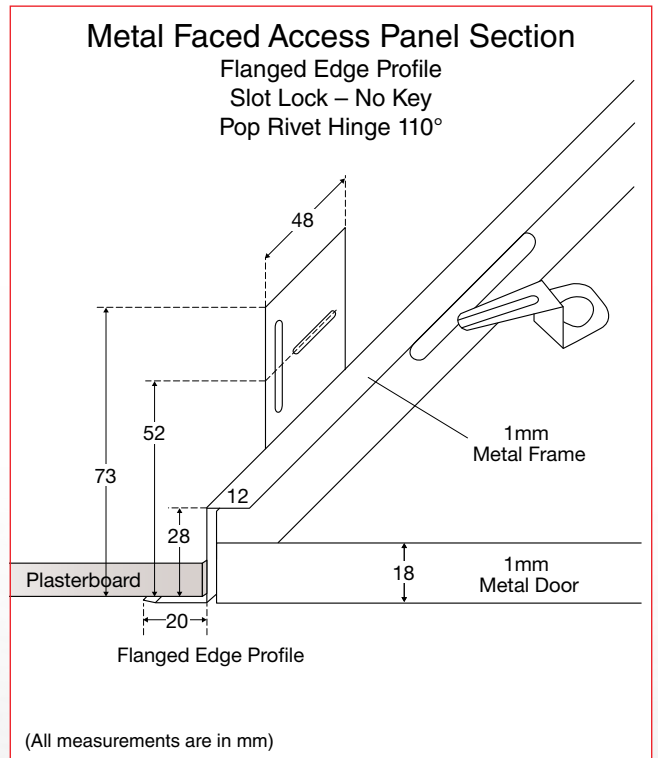

Access Panel Range

Metal Standard

APPLICATION: Wallboard Tools metal standard access panels allow access behind walls or ceilings where fire and sound rating is not required.

FEATURES:

- Exposed flanged finish⁽¹⁾ or ready to set surround⁽²⁾
- Slotted budget lock⁽³⁾ or double tip latch with safety chain*
- Concealed hinges⁽⁴⁾
- 1mm metal frame with 1mm metal door⁽⁵⁾
- Horizontal and vertical fixing lugs⁽⁶⁾
- Clean welds⁽⁷⁾
- Powder Coated frame and door
- Individually packaged

*Safety chain not included on 300mm x 300mm panel

SPECIFICATIONS

PRODUCT INFORMATION

Code	Description	Ctn Qty	Barcode
MAP-3030-S	Access Panel 300x300mm Metal Set Bead Budget Lock	5	9315778996365
MAP-4545-S	Access Panel 450x450mm Metal Set Bead Budget Lock	5	9315778996372
MAP-5656-S	Access Panel 560x560mm Metal Set Bead Budget Lock	5	9315778999069
MAP-6060-S	Access Panel 600x600mm Metal Set Bead Budget Lock	5	9315778996402
MAP-3030-F	Access Panel 300x300mm Metal Flanged Budget Lock	5	9315778996303
MAP-4545-F	Access Panel 450x450mm Metal Flanged Budget Lock	5	9315778996310
MAP-5656-F	Access Panel 560x560mm Metal Flanged Budget Lock	5	9315778999076
MAP-6060-F	Access Panel 600x600mm Metal Flanged Budget Lock	5	9315778996341
MAP-3030-ST	Access Panel 300x300mm Metal Set Bead Tip Latch	5	9315778999083
MAP-4545-ST	Access Panel 450x450mm Metal Set Bead Tip Latch	5	9315778999090
MAP-5656-ST	Access Panel 560x560mm Metal Set Bead Tip Latch	5	9315778999106
MAP-6060-ST	Access Panel 600x600mm Metal Set Bead Tip Latch	5	9315778999113
MAP-3030-FT	Access Panel 300x300mm Metal Flanged Tip Latch	5	9315778999120
MAP-4545-FT	Access Panel 450x450mm Metal Flanged Tip Latch	5	9315778999137
MAP-5656-FT	Access Panel 560x560mm Metal Flanged Tip Latch	5	9315778999144
MAP-6060-FT	Access Panel 600x600mm Metal Flanged Tip Latch	5	9315778999151