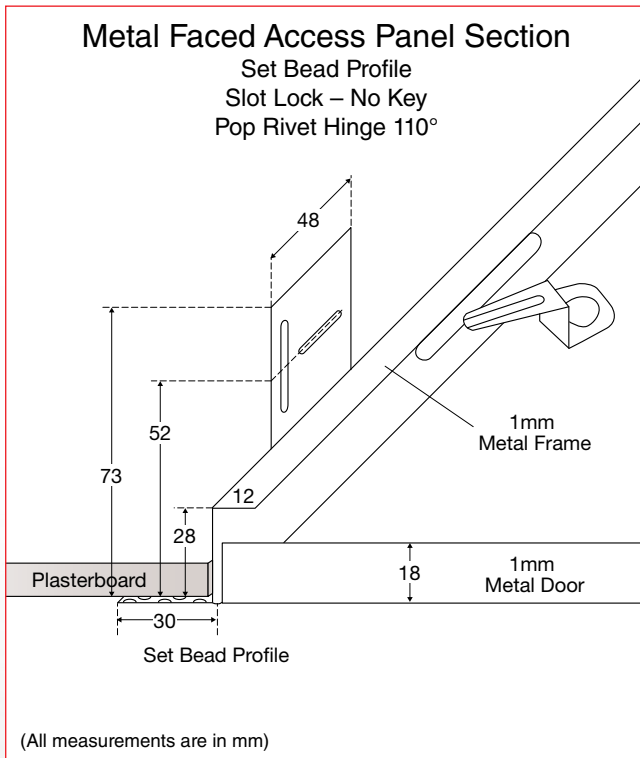

Access Panel Range

Metal Standard

APPLICATION: Wallboard Tools metal standard access panels allow access behind walls or ceilings where fire and sound rating is not required.

FEATURES:

- Exposed flanged finish⁽¹⁾ or ready to set surround⁽²⁾
- Slotted budget lock⁽³⁾ or double tip latch with safety chain*
- Concealed hinges⁽⁴⁾
- 1mm metal frame with 1mm metal door⁽⁵⁾
- Horizontal and vertical fixing lugs⁽⁶⁾
- Clean welds⁽⁷⁾
- Powder Coated frame and door
- Individually packaged

*Safety chain not included on 300mm x 300mm panel

SPECIFICATIONS

PRODUCT INFORMATION

Code	Description	Ctn Qty	Barcode
MAP-3030-S	Access Panel 300x300mm Metal Set Bead Budget Lock	5	9315778996365
MAP-4545-S	Access Panel 450x450mm Metal Set Bead Budget Lock	5	9315778996372
MAP-5656-S	Access Panel 560x560mm Metal Set Bead Budget Lock	5	9315778999069
MAP-6060-S	Access Panel 600x600mm Metal Set Bead Budget Lock	5	9315778996402
MAP-3030-F	Access Panel 300x300mm Metal Flanged Budget Lock	5	9315778996303
MAP-4545-F	Access Panel 450x450mm Metal Flanged Budget Lock	5	9315778996310
MAP-5656-F	Access Panel 560x560mm Metal Flanged Budget Lock	5	9315778999076
MAP-6060-F	Access Panel 600x600mm Metal Flanged Budget Lock	5	9315778996341
MAP-3030-ST	Access Panel 300x300mm Metal Set Bead Tip Latch	5	9315778999083
MAP-4545-ST	Access Panel 450x450mm Metal Set Bead Tip Latch	5	9315778999090
MAP-5656-ST	Access Panel 560x560mm Metal Set Bead Tip Latch	5	9315778999106
MAP-6060-ST	Access Panel 600x600mm Metal Set Bead Tip Latch	5	9315778999113
MAP-3030-FT	Access Panel 300x300mm Metal Flanged Tip Latch	5	9315778999120
MAP-4545-FT	Access Panel 450x450mm Metal Flanged Tip Latch	5	9315778999137
MAP-5656-FT	Access Panel 560x560mm Metal Flanged Tip Latch	5	9315778999144
MAP-6060-FT	Access Panel 600x600mm Metal Flanged Tip Latch	5	9315778999151