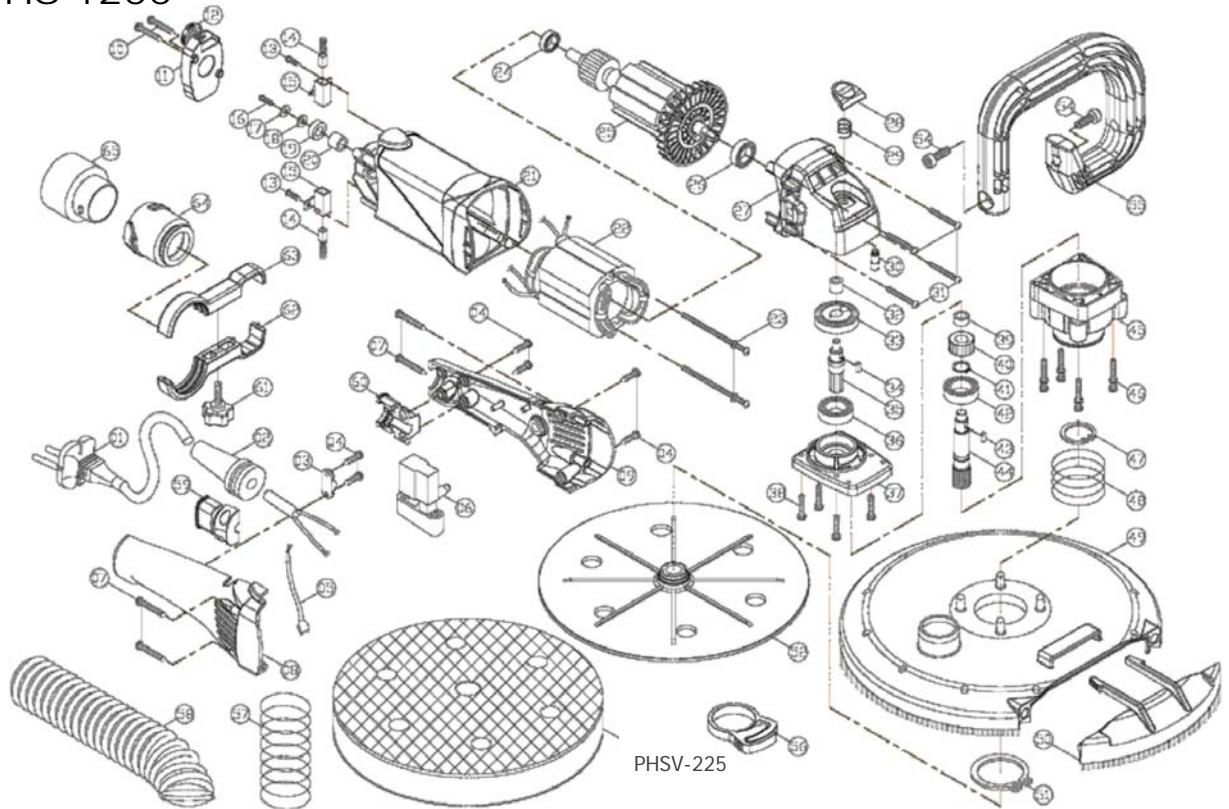

PHS-1200: Wallpro Power Hand Sander

- Half moon door for edge sanding
- 1200 Watt with electronic speed stabilisation
- Variable speed 650 – 1300 RPM
- Large "D" handle for positive control
- Light weight at 3kgs
- Speed limiting control
- Spindle and trigger locks
- 225mm disc area
- Vacuum hose connection included
- Full range of spare parts available from your Wallpro distributor

**NEW
PRODUCT**

Available from your local Wallpro Tools distributor:

Power Hand Sander

Wallpro Power Hand Sander

PHS-1200

Part	Description
PHS-1	Power Supply Cable
PHS-2	Cord Armor
PHS-3	Cable Clip
PHS-4	Screw M4 x M14
PHS-5	Wire Lead
PHS-6	Switch
PHS-7	Screw M4 x 25
PHS-8	Right Handle Cover
PHS-9	Left Handle Cover
PHS-10	Screw M4 x 20
PHS-11	Electronics Unit
PHS-12	Thumb Wheel
PHS-13	Brush Screw M4 x 8
PHS-14	Carbon Brush
PHS-15	Carbon Brush Holder
PHS-16	Screw M4 x 8
PHS-17	Flat Washer
PHS-18	Plastic Washer
PHS-19	Pickup Magnet
PHS-20	Spacer
PHS-21	Motor Housing
PHS-22	Stator
PHS-23	Stator Screw
PHS-24	Ball Bearing
PHS-25	Armiture
PHS-26	Ball Bearing
PHS-27	Gear Case
PHS-28	Spindle Lock Button
PHS-29	Spring
PHS-30	Spindle Lock
PHS-31	Screw M4 x 30
PHS-32	Bushing
PHS-33	Bevel Gear

Part	Description
PHS-34	Parallel Key
PHS-35	Input Gear Shaft
PHS-36	Ball Bearing
PHS-37	Gear Plate
PHS-38	Screw M4 x 16
PHS-39	Bushing
PHS-40	Spindle Gear
PHS-41	External Circlip
PHS-42	Ball Bearing
PHS-43	Parallel Key
PHS-44	Spindle
PHS-45	Gear Cover
PHS-46	Screw M4 x 25
PHS-47	Internal Circlip
PHS-48	Spring
PHS-49	Sanding Plate Cover
PHS-50	Half-Moon Door
PHS-51	External Circlip
PHS-52	Sanding Plate Base
PHS-54	Socket Cap Screw
PHS-55	Bail Handle
PHS-56	Plastic Hose Clip
PHS-57	Spring
PHS-58	Vacuum Hose
PHS-59	Clamp Piece Right
PHS-60	Clamp Piece Left
PHS-61	Thumb Screw M5 x 16
PHS-62	Hose Bracket Lower
PHS-63	Hose Bracket Upper
PHS-64	Bayonet Swivel Connector
PHS-65	Hose Bayonet Connector
PHSV-225	Velcro Foam Pad Power Hand Sander