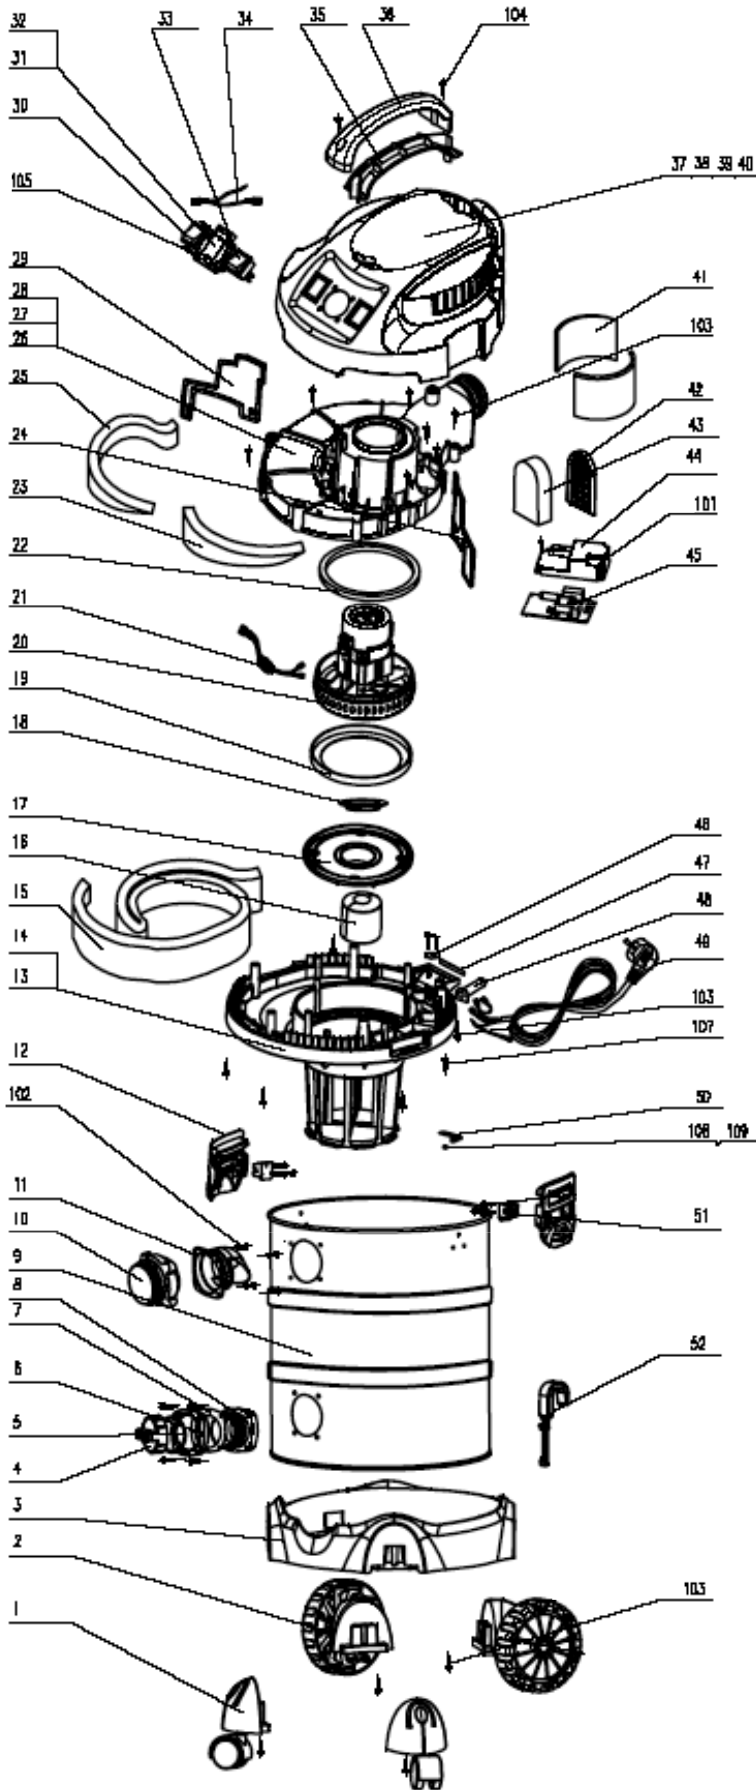

Spare Parts Diagram Wallpro Power Vaccum: DE-30L

DE-30L-60 – Cloth Dust Bag